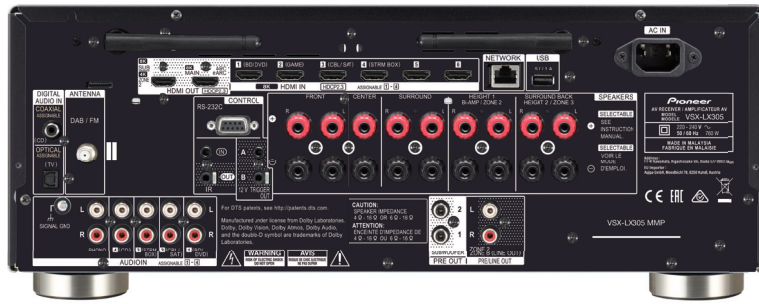

REAR PANEL

VSX-LX305(B)/MMP

HDMI 2.1 for a powerful viewing and gaming experience

The VSX-LX305 ensures its HDMI terminals*1 support 8K/60p (4:4:4/12-bit*2, 4:2:0/10-bit*3), 8K/30p (4:4:4/12-bit*2, 4:4:4/10-bit*3, 4:2:2/12-bit*3, 4:2:0/12-bit), 4K/120p (4:4:4/12-bit*2, 4:4:4/10-bit*3, 4:2:2/12-bit*3, 4:2:0/12-bit) video passthrough to compatible displays, as well as HDCP 2.3*4 so you will have no problem when upgrading to new devices. HDMI 2.1 also supports VRR (Variable Refresh Rate) to eliminate lag, stutter and frame-tearing to deliver a fluid gaming experience. Various enhancements such as ALLM (Auto Low Latency Mode) and QFT (Quick Frame Transport) help to optimize latency and further limit lag to ensure you'll always be on top of your game.

*1 HDMI 2.1 specification, HDR10+, and passthrough capabilities described are supported on HDMI IN 1-6, HDMI OUT MAIN and SUB/ZONE 2 in sub mode output. *2 DSC signals only. *3 DSC signals only when input via HDMI IN 4-6. *4 All HDMI terminals support HDCP 2.3.

COMPATIBLE WITH

IMAX Enhanced

The VSX-LX305 is IMAX Enhanced, certified to deliver the dynamic and heart-pounding sound presented by DTS just as intended by the filmmaker, and provide an immersive experience on your home theater.

Dolby Atmos®/Dolby Surround Upmixing

The VSX-LX305 is compatible with 7.2.2ch/5.2.4ch configuration of the latest theater sound platform, Dolby Atmos®. You can reproduce object-oriented sound in smooth, curving movements, or the realistic three-dimensional movement overhead by the top speakers. Other audio codecs such as PCM and DSD can be upmixed using Dolby Surround for enjoying 3D surround sound.

DTS:X®/DTS Neural:X Upmixing

DTS:X is the next-generation audio codec from DTS that leverages object-based audio to enable new immersive and interactive audio experiences. Enjoy a seamless soundscape with 7.2.2ch/5.2.4ch surround system offering maximum excitement. Other audio codecs such as PCM and DSD can be upmixed using DTS Neural:X for enjoying 3D surround sound.

Dolby Atmos Height Virtualization

When playing any Dolby format, engaging the Dolby Atmos Height Virtualizer enables a more immersive listening experience, creating a virtual surround and height effect from traditional speaker layouts without employing additional surround or height speakers.

Apple AirPlay 2

Apple AirPlay 2 lets you effortlessly stream music or podcasts to speakers throughout your house using any Apple device or by asking Siri, and it all stays in perfect sync.

Advanced MCACC Auto Room Tuning featuring Auto Phase Control Plus