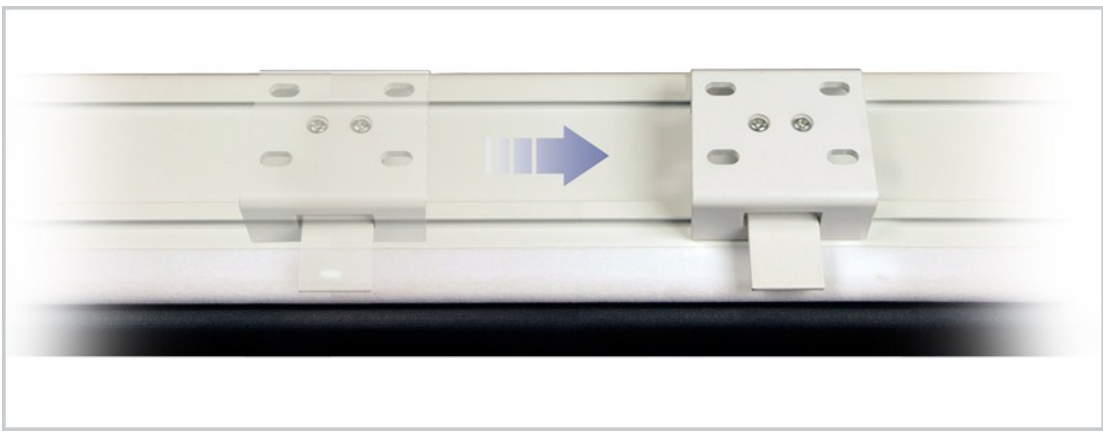

Nova Manual

GLIDE AWAY AUTO RETRACTION

Indigo Screens Nova Manual Front Projection Screen, Robust and Stylish

Our Nova Manual premium grade front projection screen is Indigo's top end model for the home theatre enthusiast. With superb European CAD designed construction and modern contemporary lines, the Nova Manual creates a professional cinema experience in your very own home. The elegant powder coated white aluminum housing is rust resistant. Designed with the best quality matte white screen fabric, colours are vivid and crisp, 1080p HD will never look better.

Cutting-edge technology has been applied to the Nova Manual with a pioneering patent slowdown locator, allowing procession closing. Equipped with CRS (Controlled Retracting Screen) device operation becomes easier, safer and smoother. "Self Lock Plus" is a new technology of a three gear group design, whereby the user can easily stop the Nova Screen at any vertical position desired.

Stylish Powder Coated Aluminum Case and Auto Retraction

- CAD designed contemporary styling, full aluminum casing
- Special soft edge eliminates noise and impact when
- High grade black-backed washable matte white fabric gain 1.0 - 1.1
- CRS Controlled Retraction Patent deceleration Locator
- Self Lock Plus" three gear group design
- Multiple self-locking fixings for ceiling or wall

The latest washable high end front projection screen fabric designed for HD 1080p, produces brighter images, vivid colours and crisp images that really pop!

Matte white screen fabric allows a wider viewing angle and the most accurate of film colors out of all the screen fabrics.