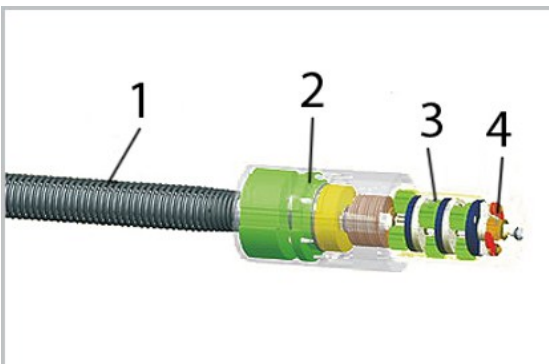

Nova Manual

GLIDE AWAY AUTO RETRACTION

Indigo Screens Nova Manual Front Projection Screen, Robust and Stylish

Our Nova Manual premium grade front projection screen is Indigo's top end model for the home theatre enthusiast. With superb European CAD designed construction and modern contemporary lines, the Nova Manual creates a professional cinema experience in your very own home. The elegant powder coated white aluminum housing is rust resistant. Designed with the best quality matte white screen fabric, colours are vivid and crisp, 1080p HD will never look better.

Cutting-edge technology has been applied to the Nova Manual with a pioneering patent slowdown locator, allowing procession closing. Equipped with CRS (Controlled Retracting Screen) device operation becomes easier, safer and smoother. "Self Lock Plus" is a new technology of a three gear group design, whereby the user can easily stop the Nova Screen at any vertical position desired.

Stylish Powder Coated Aluminum Case and Auto Retraction

- CAD designed contemporary styling, full aluminum casing
- Special soft edge eliminates noise and impact when
- High grade black-backed washable matte white fabric gain 1.0 - 1.1
- CRS Controlled Retraction Patent deceleration Locator
- Self Lock Plus" three gear group design
- Multiple self-locking fixings for ceiling or wall